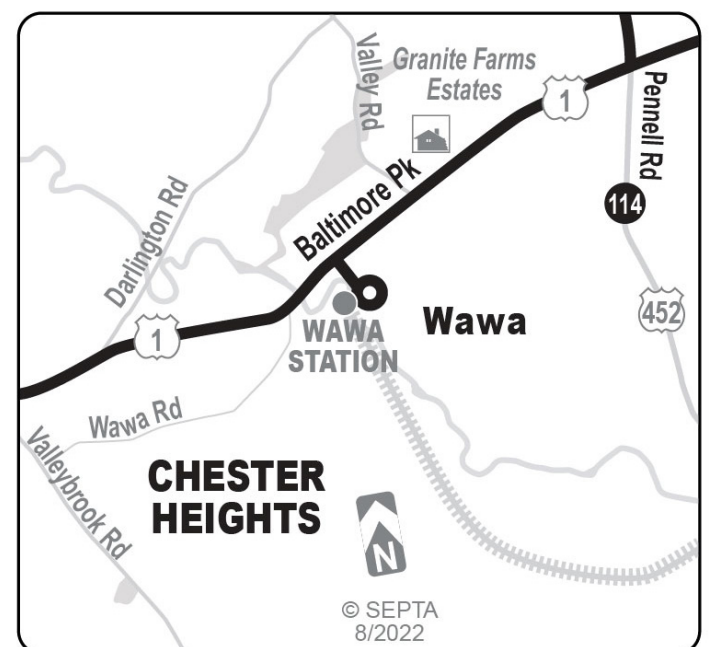

# New Service to Wawa Regional Rail Station

Effective Monday, August 29, 2022

SEPTA Bus Routes 111 and 114 will serve the new Wawa Regional Rail station on the Media/Wawa Line. Bus service begins on August 29.

Transfers between these routes and Routes 110 and 117 can occur on Baltimore Pike at regular bus stops between Middletown Road and Pennell Road PA.

Limited trips on Route 114 will continue to serve the Penn State Brandywine Campus.

### Route 111

### Route 114