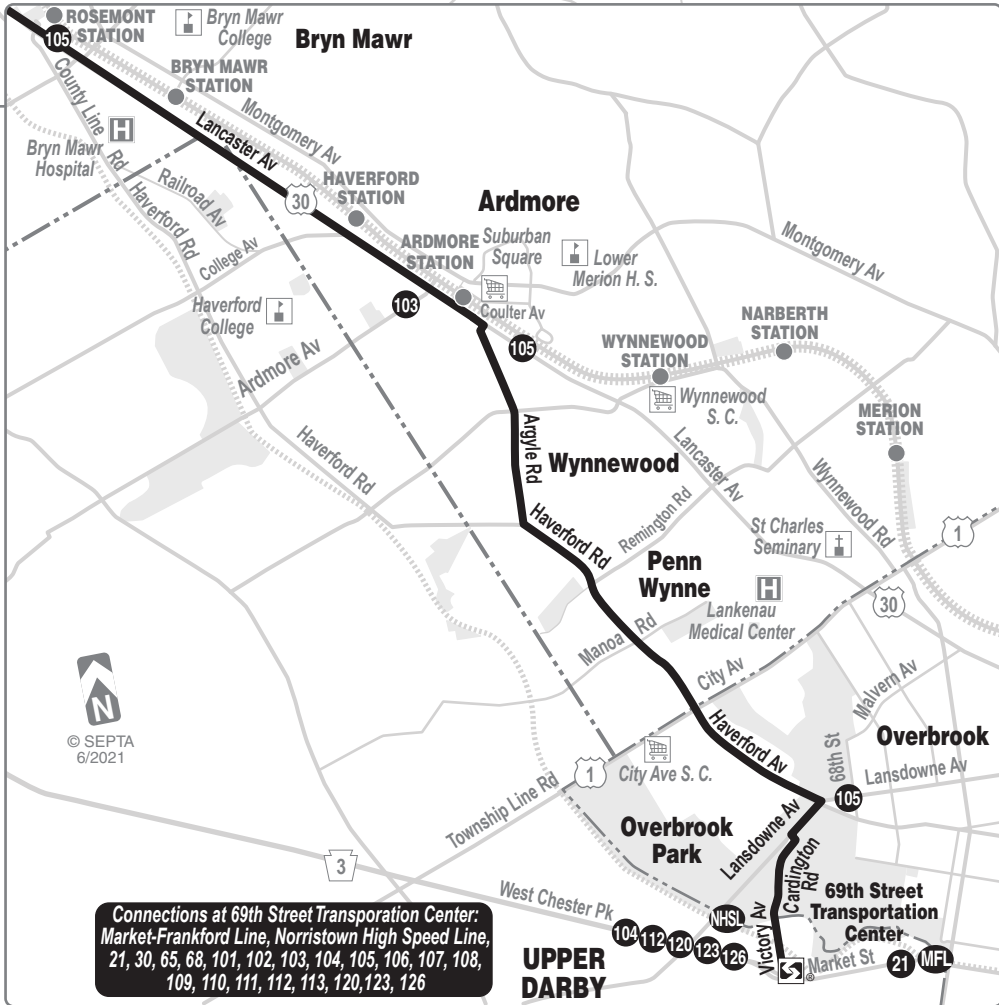

# Route 106

Connections at 69th Street Transportation Center:  
 Market-Frankford Line, Norristown High Speed Line,  
 21, 30, 65, 68, 101, 102, 103, 104, 105, 106, 107, 108,  
 109, 110, 111, 112, 113, 120, 123, 126