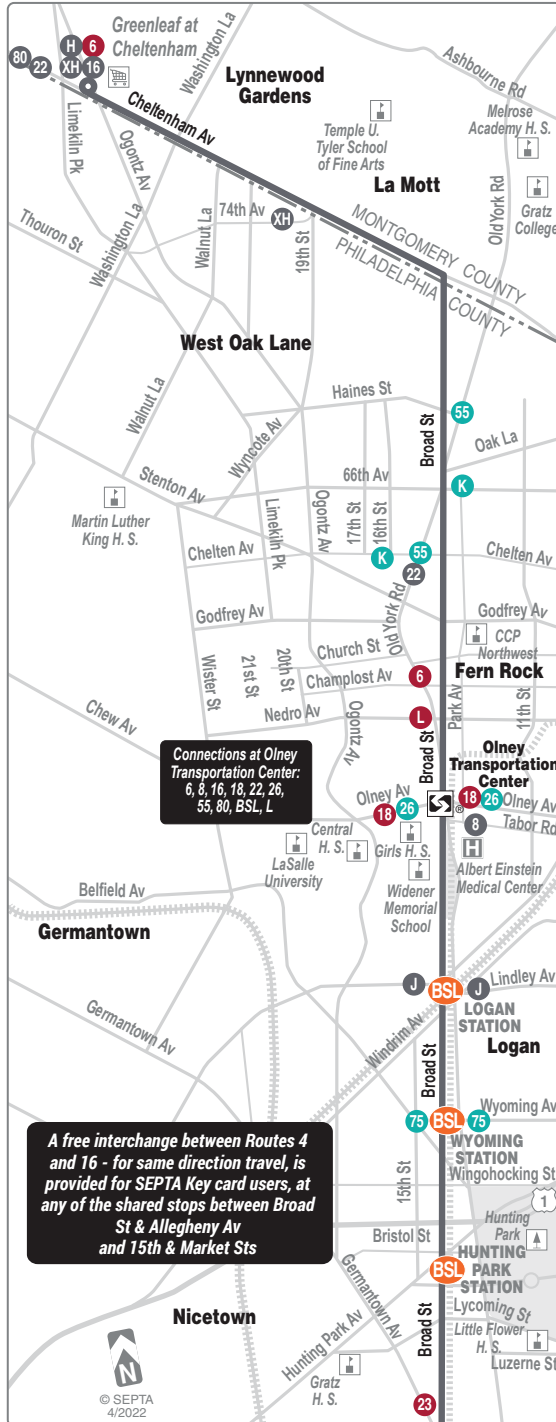

Route 16

A free interchange between Routes 4 and 16 - for same direction travel, is provided for SEPTA Key card users, at any of the shared stops between Broad St & Allegheny Av and 15th & Market Sts