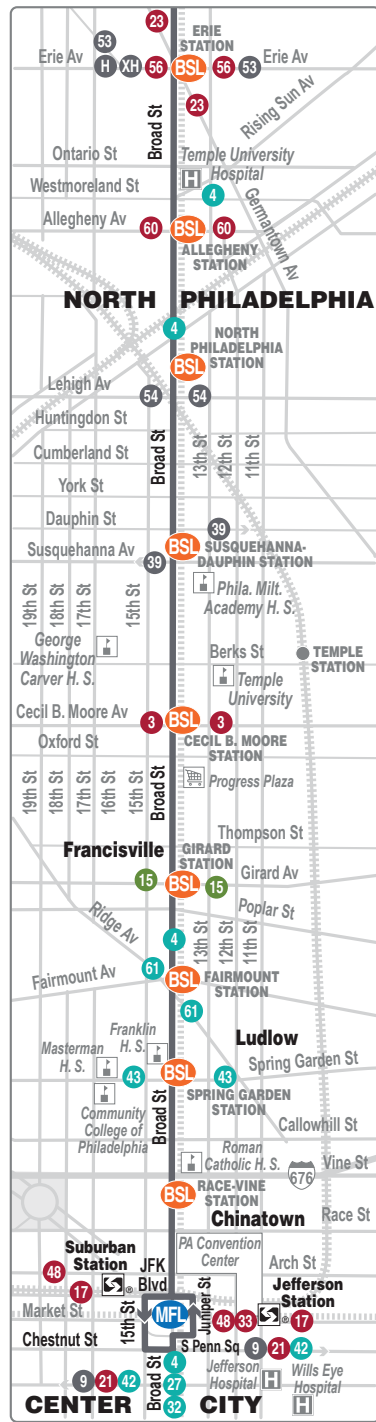

Route 16

A free interchange between Routes 4 and 16 - for same direction travel, is provided for SEPTA Key card users, at any of the shared stops between Broad St & Allegheny Av and 15th & Market Sts